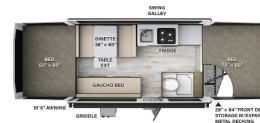

2023 FOREST RIVER ROCKWOOD ESP 2280BHESP